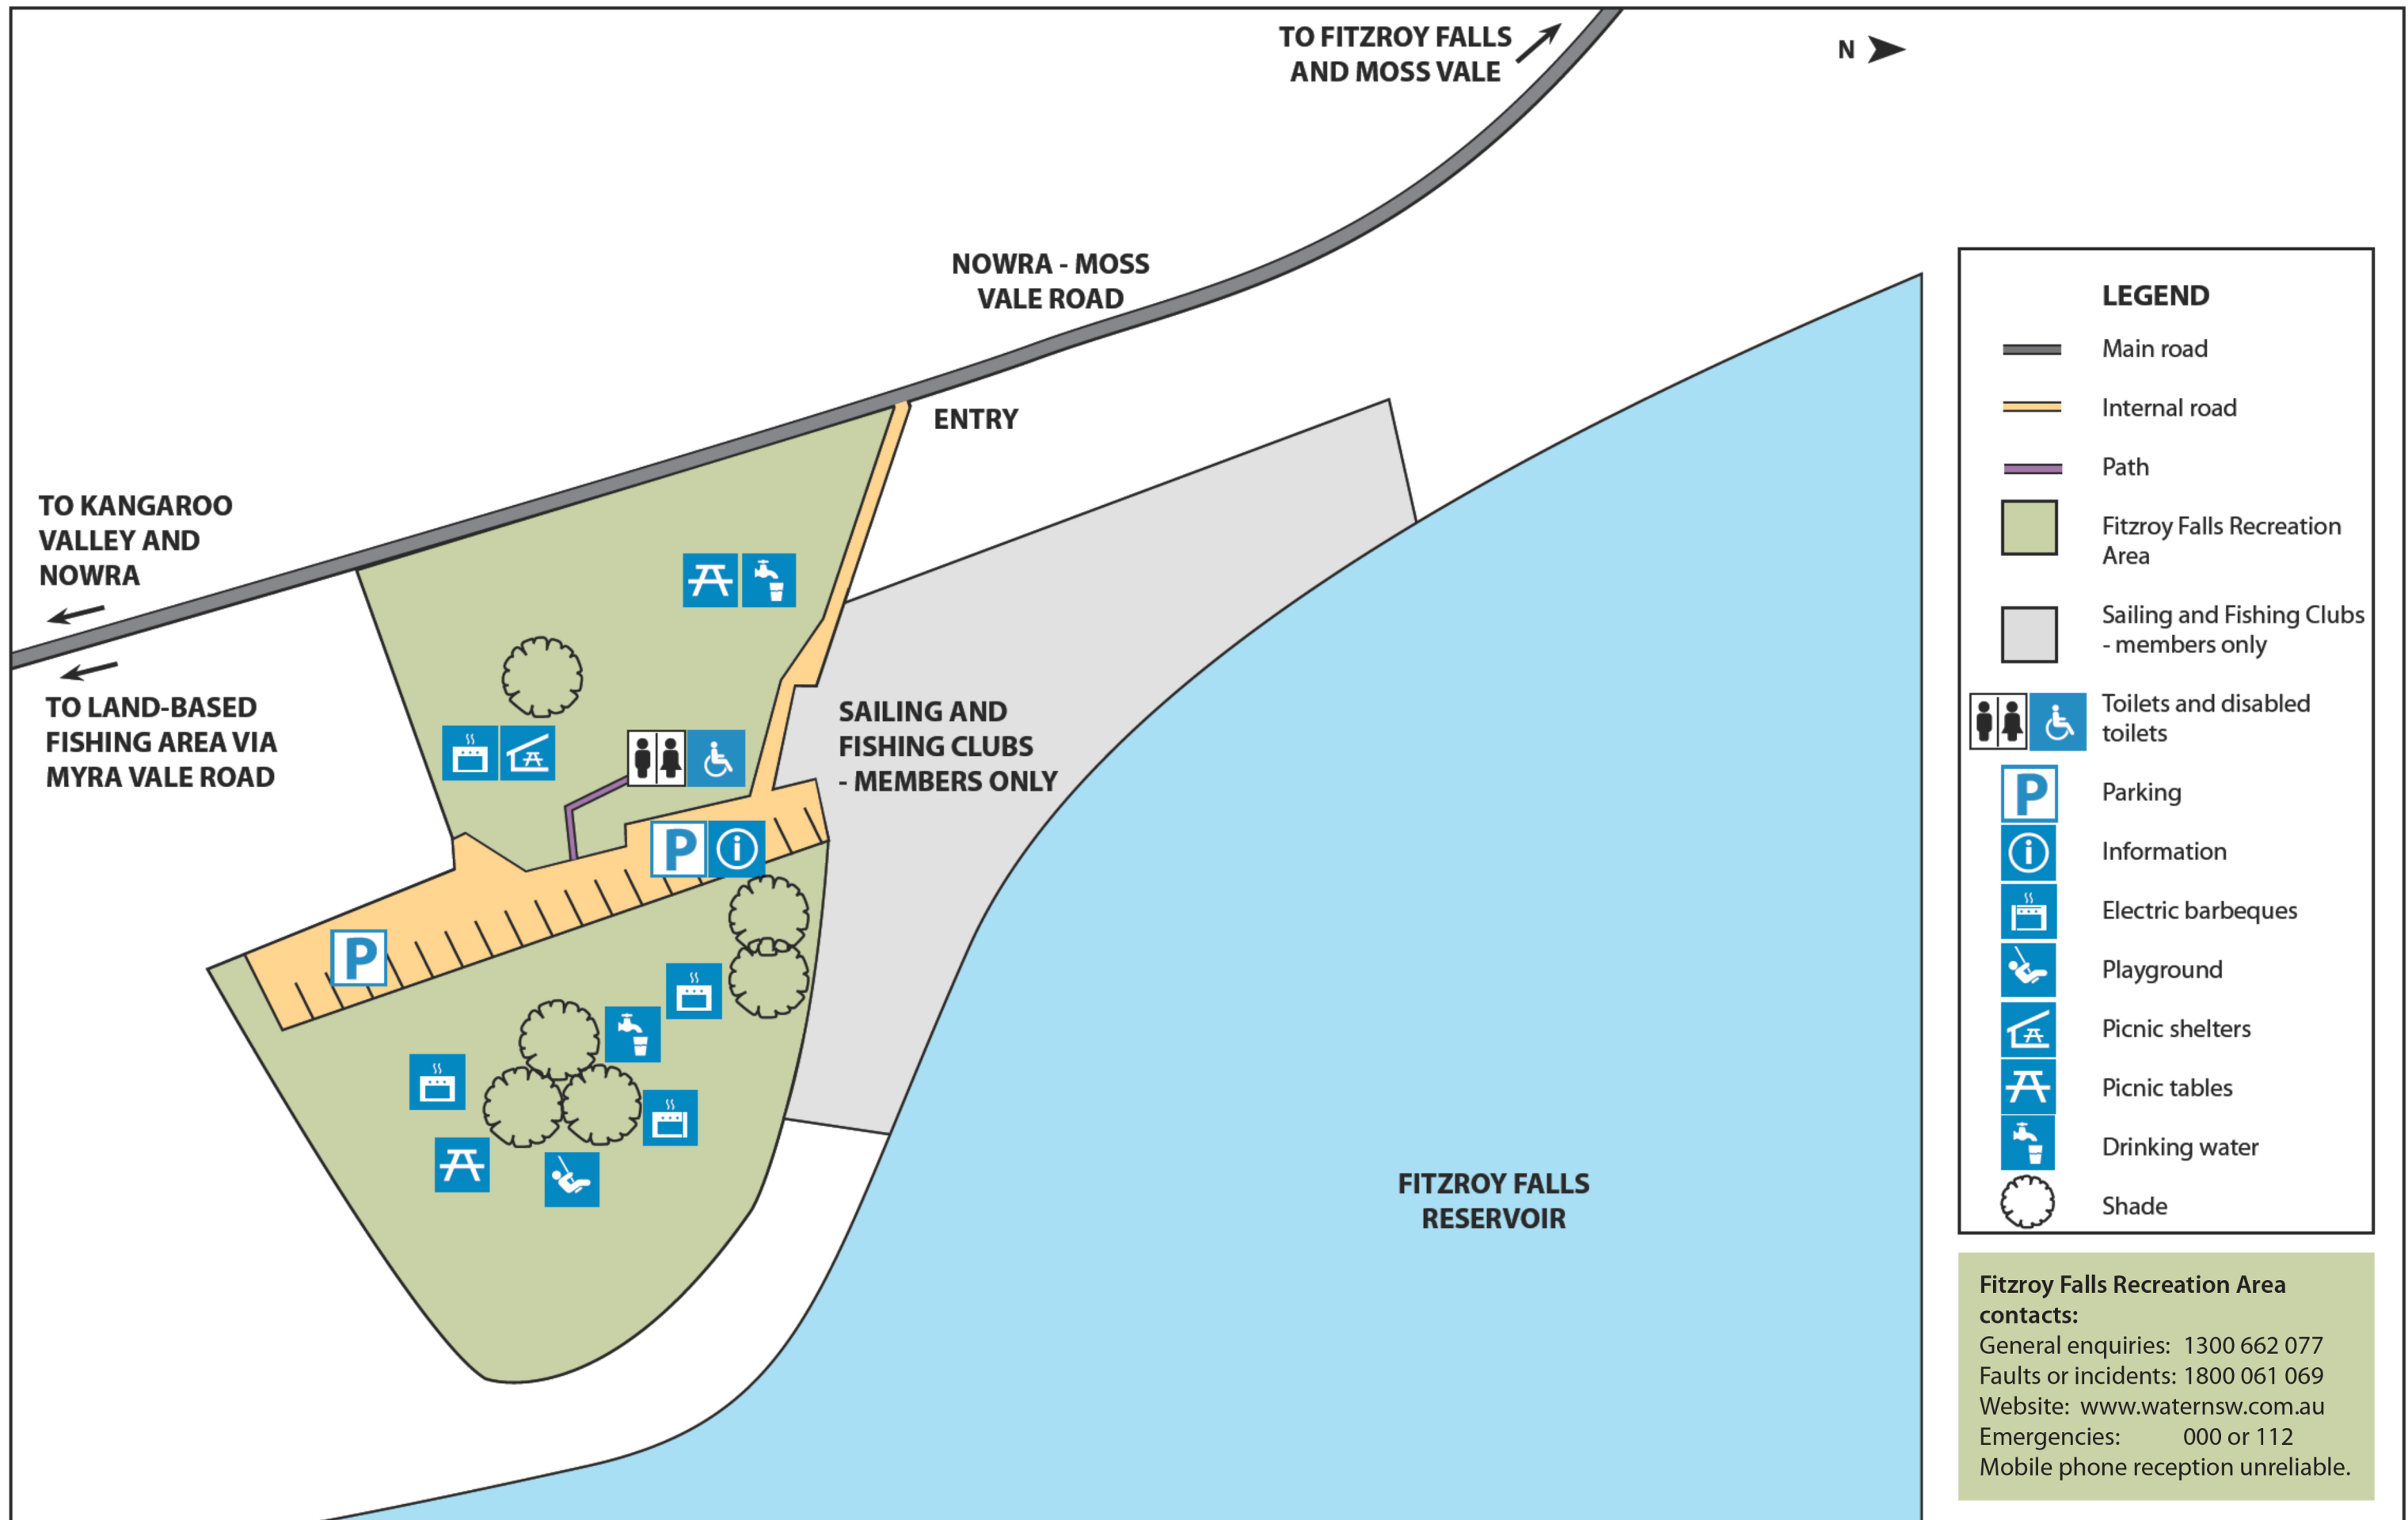

# Fitzroy Falls Recreation Area

## LEGEND

- Main road
- Internal road
- Path
- Fitzroy Falls Recreation Area
- Sailing and Fishing Clubs - members only
- Toilets and disabled toilets
- Parking
- Information
- Electric barbeques
- Playground
- Picnic shelters
- Picnic tables
- Drinking water
- Shade