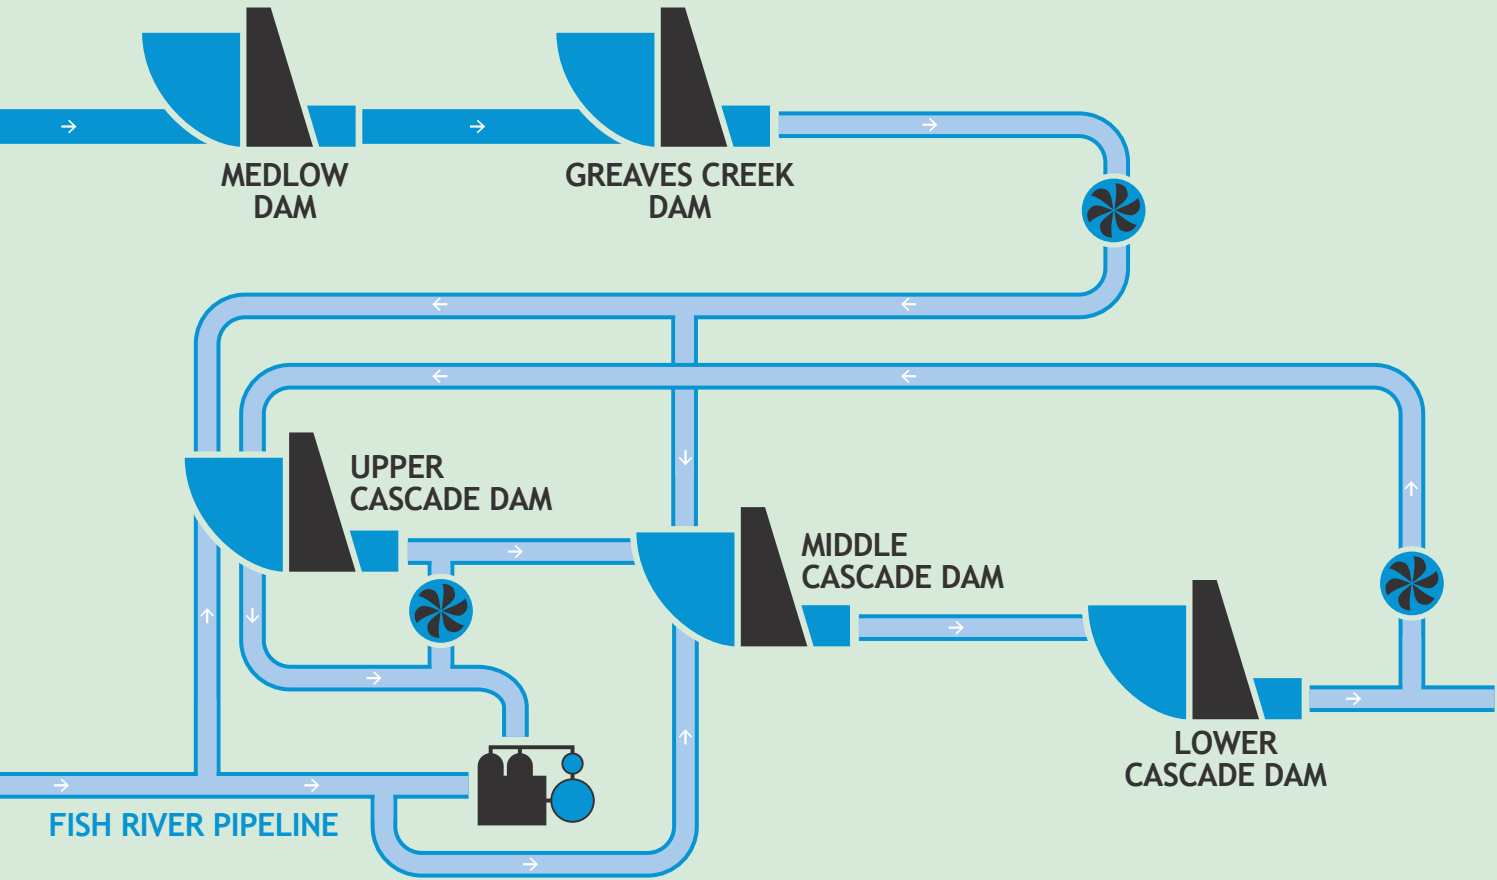

BLUE MOUNTAINS SYSTEM

RAW WATER SUPPLY

-  DAM
-  PUMPING STATION
-  WATER FILTRATION PLANT
-  CANAL/PIPELINE
-  RIVER